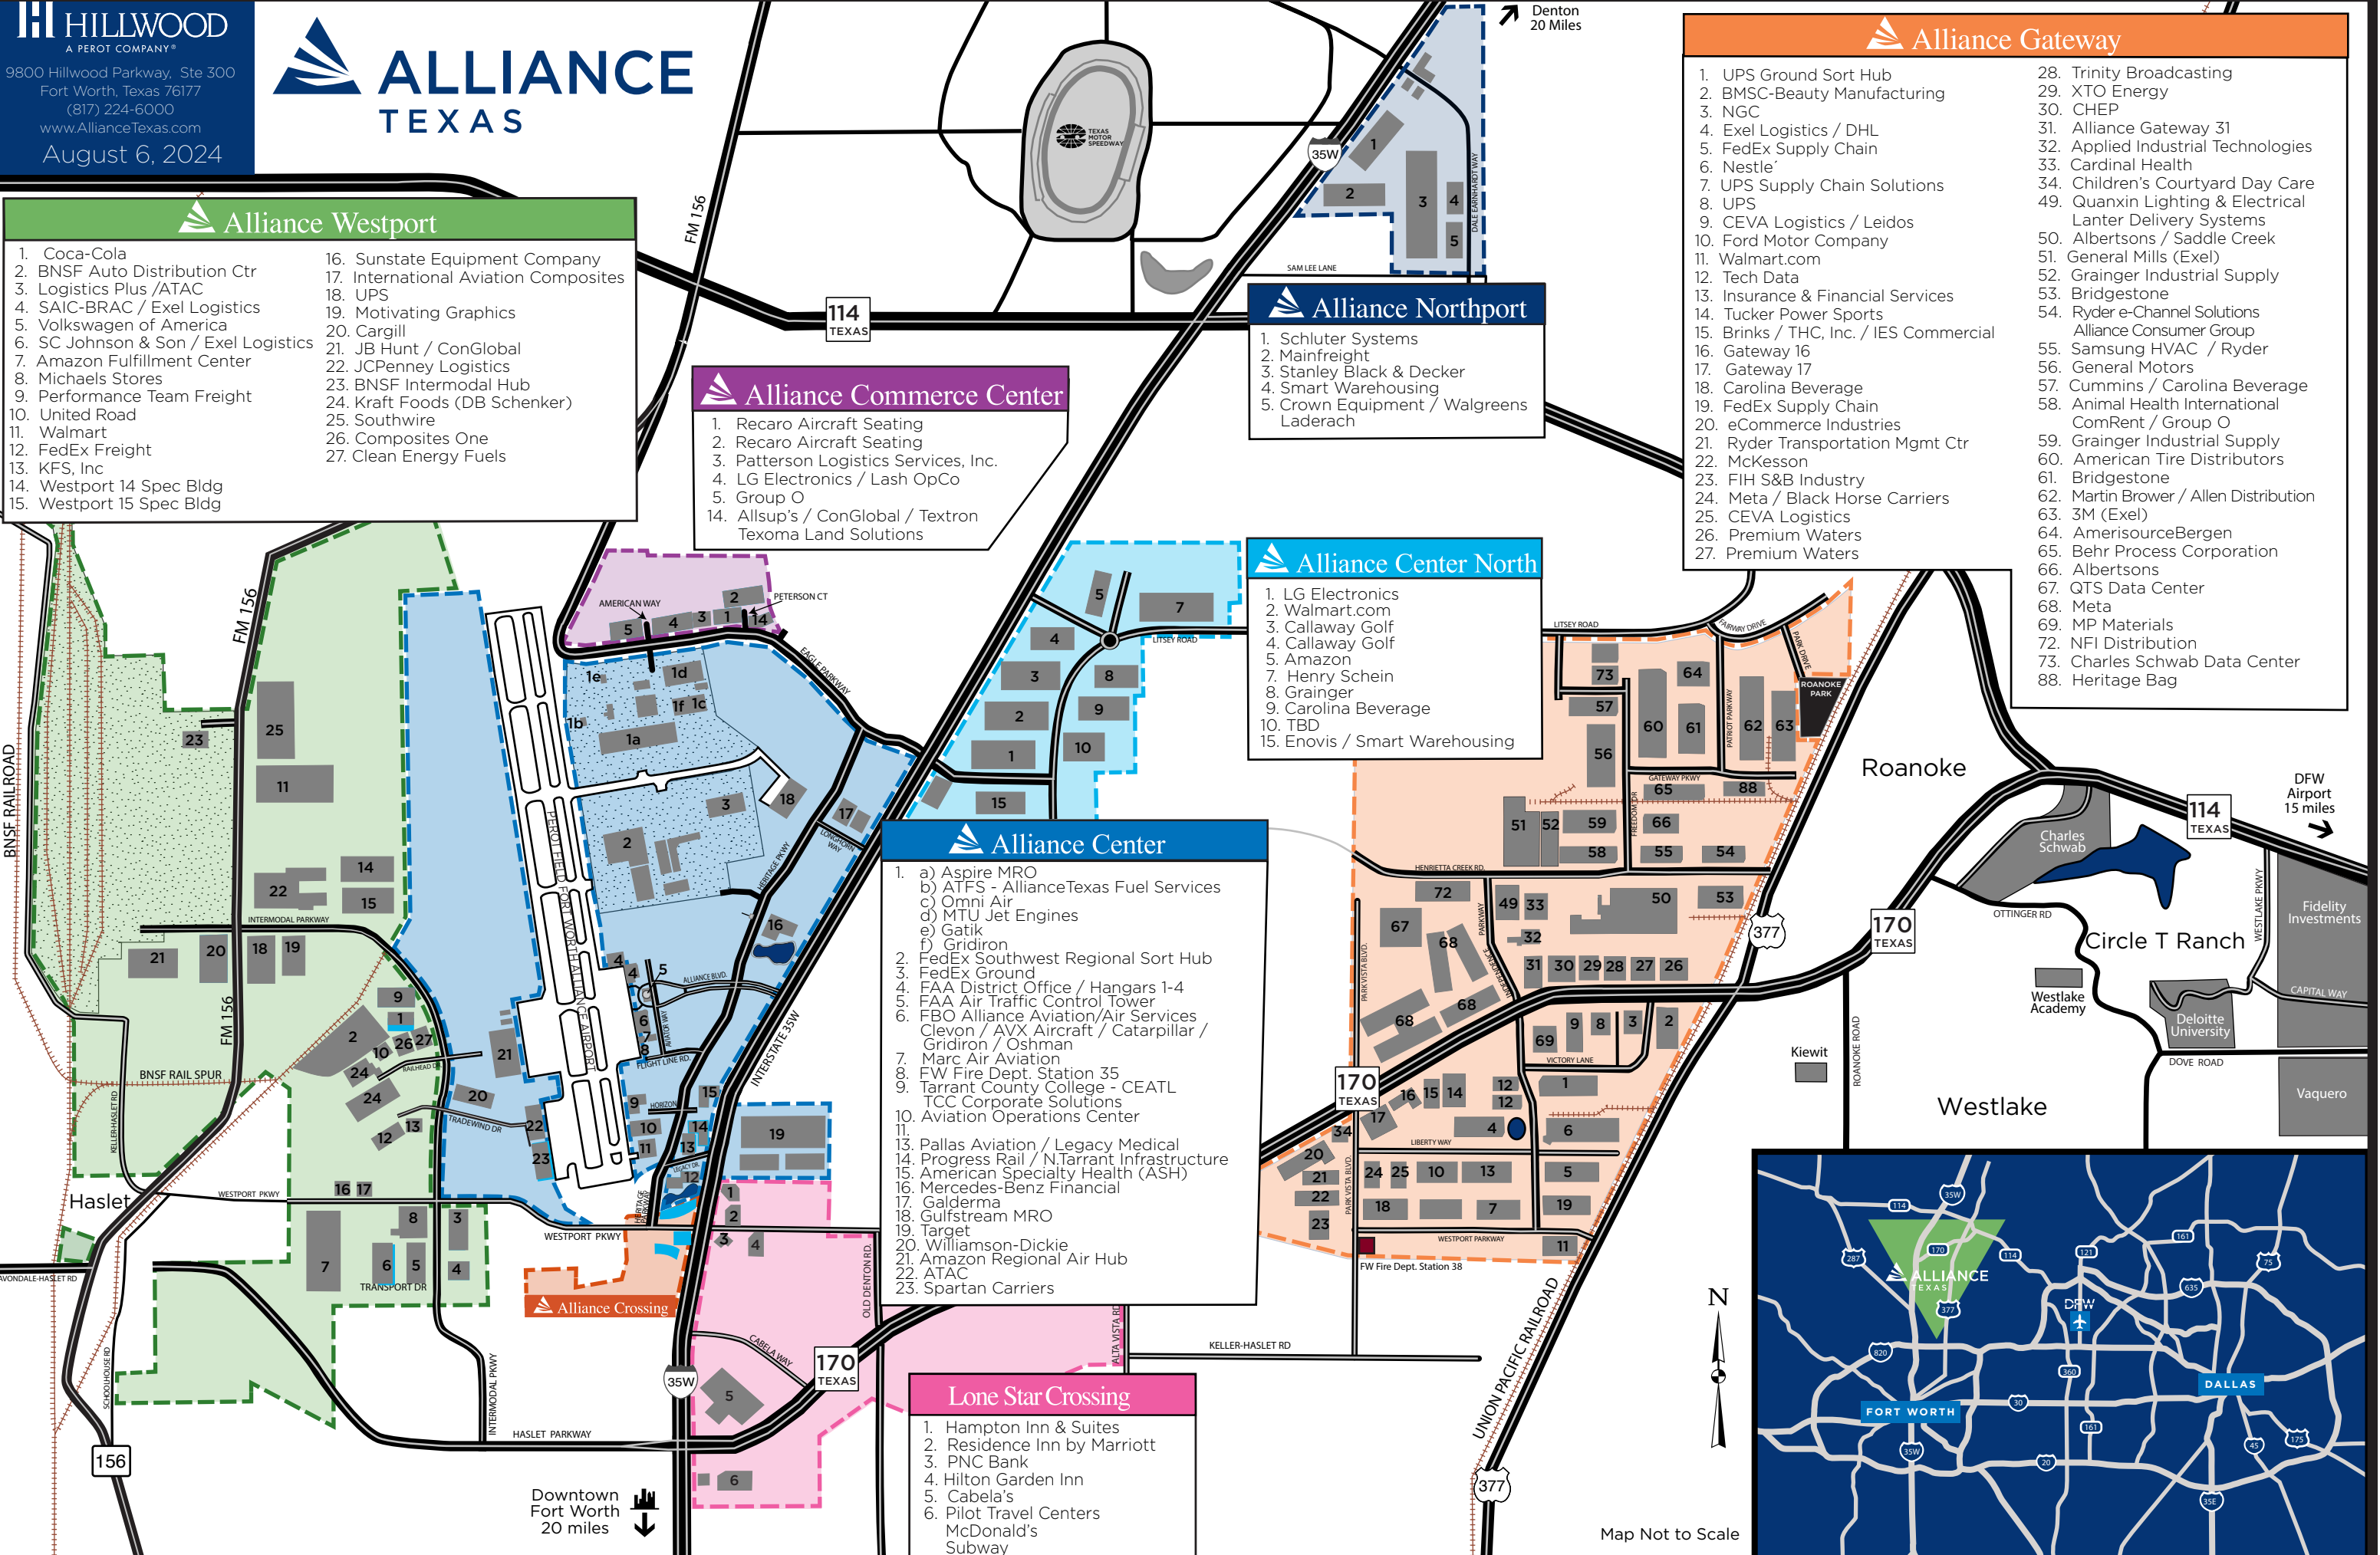

**Alliance Northport**

1. Schluter Systems
2. Mainfreight
3. Stanley Black & Decker
4. Smart Warehousing
5. Crown Equipment / Walgreens Laderach

**Alliance Center North**

1. LG Electronics
2. Walmart.com
3. Callaway Golf
4. Callaway Golf
5. Amazon
7. Henry Schein
8. Grainger
9. Carolina Beverage
10. TBD
15. Enovis / Smart Warehousing

**Alliance Center**

1. a) Aspire MRO  
b) ATFS - AllianceTexas Fuel Services  
c) Omni Air  
d) MTU Jet Engines  
e) Gatik  
f) Gridiron
2. FedEx Southwest Regional Sort Hub
3. FedEx Ground
4. FAA District Office / Hangars 1-4
5. FAA Air Traffic Control Tower
6. FBO Alliance Aviation/Air Services  
Clevon / AVX Aircraft / Catapillar /  
Gridiron / Oshman
7. Marc Air Aviation
8. FW Fire Dept. Station 35
9. Tarrant County College - CEATL  
TCC Corporate Solutions
10. Aviation Operations Center
- 11.
13. Pallas Aviation / Legacy Medical
14. Progress Rail / N.Tarrant Infrastructure
15. American Specialty Health (ASH)
16. Mercedes-Benz Financial
17. Galderma
18. Gulfstream MRO
19. Target
20. Williamson-Dickie
21. Amazon Regional Air Hub
22. ATAC
23. Spartan Carriers

Denton  
20 Miles

DFW  
Airport  
15 miles

Downtown  
Fort Worth  
20 miles

Map Not to Scale