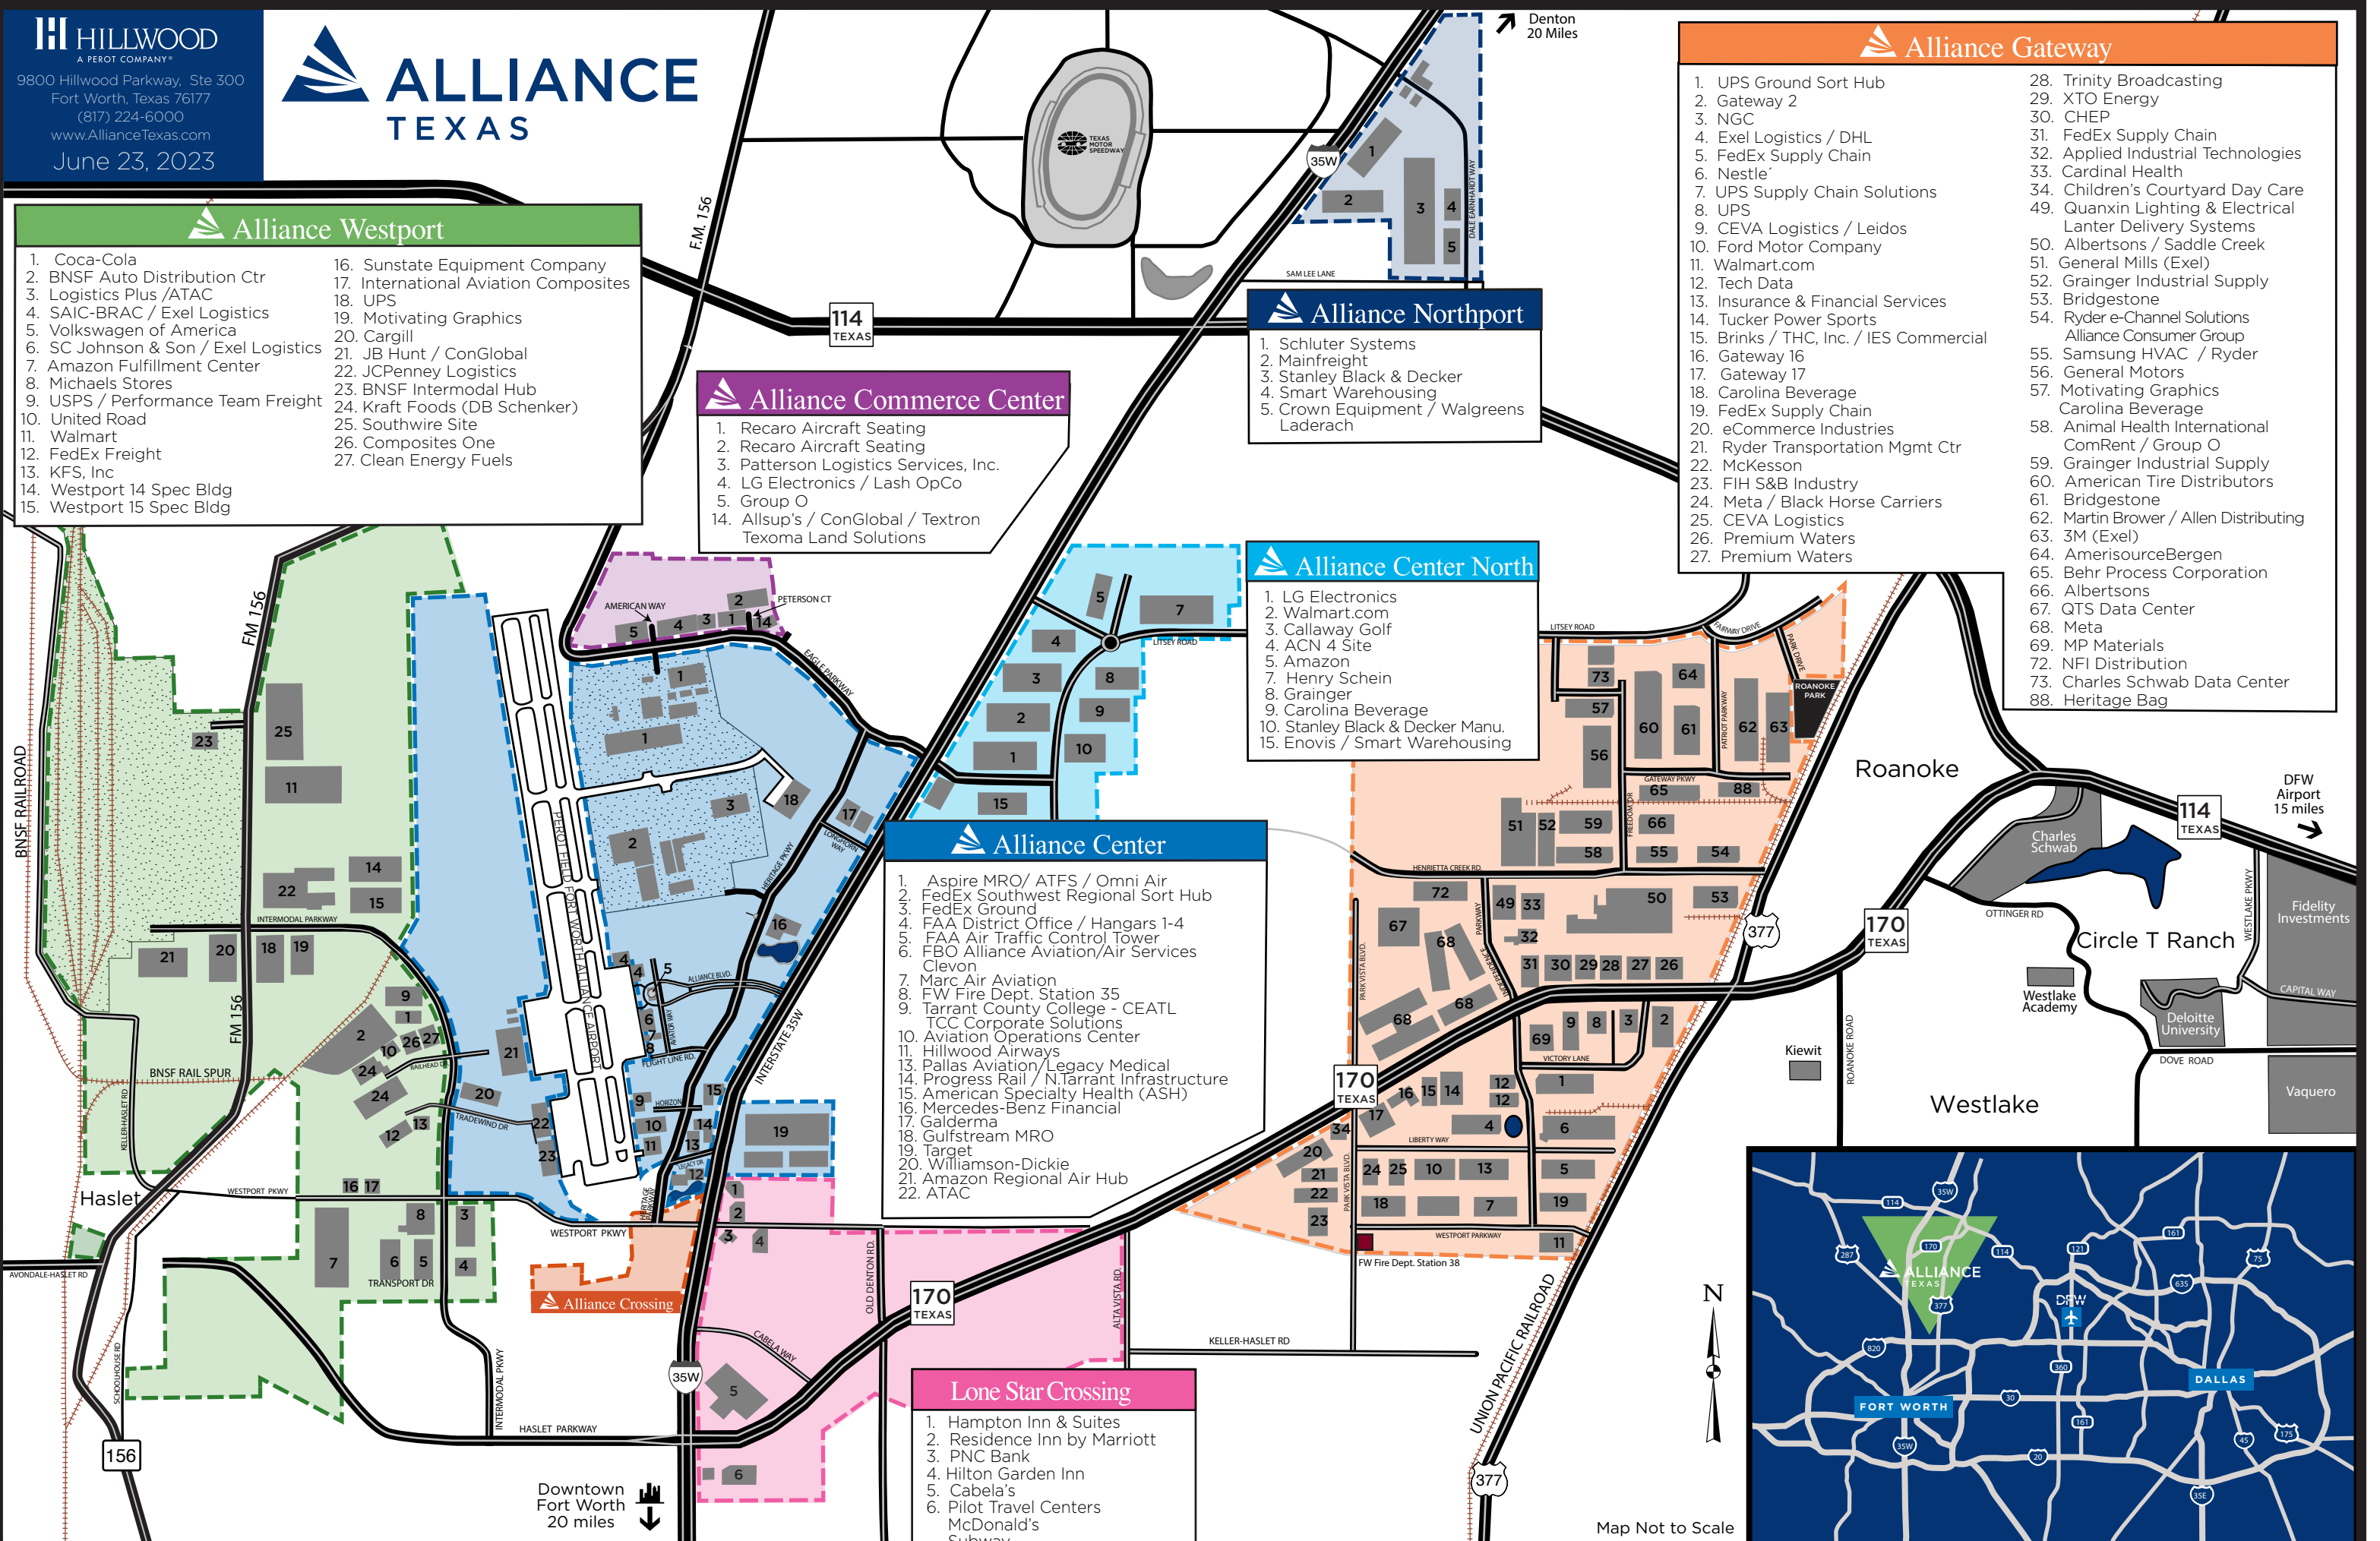

1. UPS Ground Sort Hub	28. Trinity Broadcasting
2. Gateway 2	29. XTO Energy
3. NGC	30. CHEP
4. Exel Logistics / DHL	31. FedEx Supply Chain
5. FedEx Supply Chain	32. Applied Industrial Technologies
6. Nestle	33. Cardinal Health
7. UPS Supply Chain Solutions	34. Children's Courtyard Day Care
8. UPS	49. Quanxin Lighting & Electrical Lantern Delivery Systems
9. CEVA Logistics / Leidos	50. Albertsons / Saddle Creek
10. Ford Motor Company	51. General Mills (Exel)
11. Walmart.com	52. Grainger Industrial Supply
12. Tech Data	53. Bridgestone
13. Insurance & Financial Services	54. Ryder e-Channel Solutions Alliance Consumer Group
14. Tucker Power Sports	55. Samsung HVAC / Ryder
15. Brinks / THC, Inc. / IES Commercial	56. General Motors
16. Gateway 16	57. Motivating Graphics Carolina Beverage
17. Gateway 17	58. Animal Health International ComRent / Group O
18. Carolina Beverage	59. Grainger Industrial Supply
19. FedEx Supply Chain	60. American Tire Distributors
20. eCommerce Industries	61. Bridgestone
21. Ryder Transportation Mgmt Ctr	62. Martin Brower / Allen Distributing
22. McKesson	63. 3M (Exel)
23. FIH S&B Industry	64. AmerisourceBergen
24. Meta / Black Horse Carriers	65. Behr Process Corporation
25. CEVA Logistics	66. Albertsons
26. Premium Waters	67. QTS Data Center
27. Premium Waters	68. Meta
	69. MP Materials
	72. NFI Distribution
	73. Charles Schwab Data Center
	88. Heritage Bag

Map Not to Scale