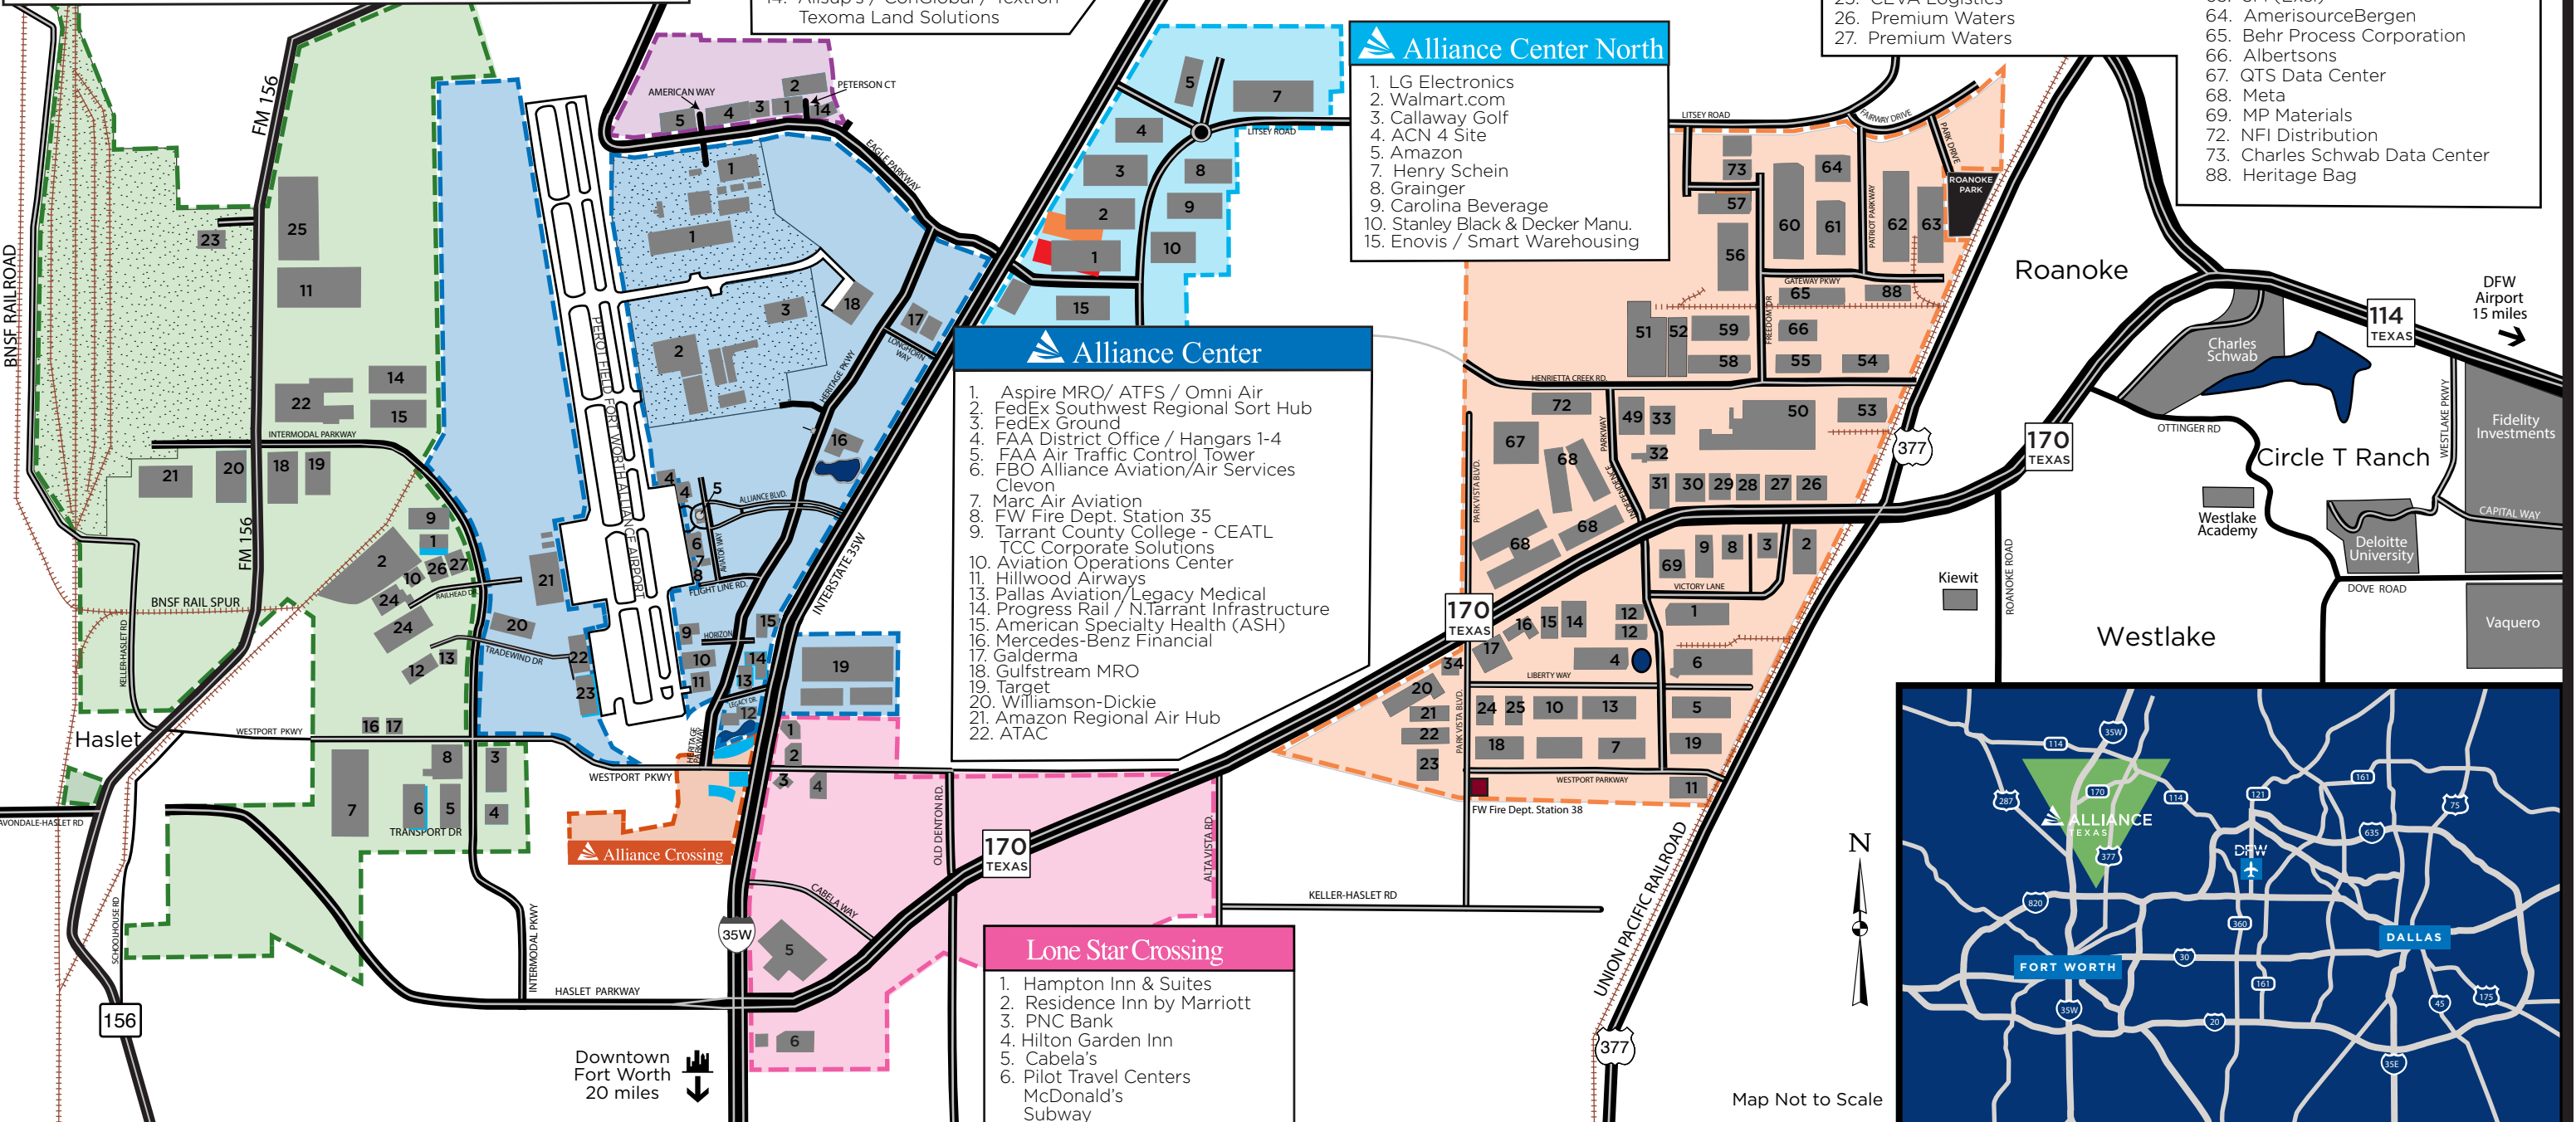

Denton
20 Miles

Alliance Westport

- | | |
|--------------------------------------|---------------------------------------|
| 1. Coca-Cola | 16. Sunstate Equipment Company |
| 2. BNSF Auto Distribution Ctr | 17. International Aviation Composites |
| 3. Logistics Plus /ATAC | 18. UPS |
| 4. SAIC-BRAC / Exel Logistics | 19. Motivating Graphics |
| 5. Volkswagen of America | 20. Cargill |
| 6. SC Johnson & Son / Exel Logistics | 21. JB Hunt / ConGlobal |
| 7. Amazon Fulfillment Center | 22. JCPenney Logistics |
| 8. Michaels Stores | 23. BNSF Intermodal Hub |
| 9. USPS / Performance Team Freight | 24. Kraft Foods (DB Schenker) |
| 10. United Road | 25. Southwire Site |
| 11. Walmart | 26. Composites One |
| 12. FedEx Freight | 27. Clean Energy Fuels |
| 13. KFS, Inc | |
| 14. Westport 14 Spec Bldg | |
| 15. Westport 15 Spec Bldg | |

Alliance Northport

1. Schluter Systems
2. Mainfreight
3. Stanley Black & Decker
4. Smart Warehousing
5. Crown Equipment / Walgreens Laderach

Alliance Center North

1. LG Electronics
2. Walmart.com
3. Callaway Golf
4. ACN 4 Site
5. Amazon
7. Henry Schein
8. Grainger
9. Carolina Beverage
10. Stanley Black & Decker Manu.
15. Enovis / Smart Warehousing

Alliance Center

1. Aspire MRO/ ATFS / Omni Air
2. FedEx Southwest Regional Sort Hub
3. FedEx Ground
4. FAA District Office / Hangars 1-4
5. FAA Air Traffic Control Tower
6. FBO Alliance Aviation/Air Services Clevon
7. Marc Air Aviation
8. FW Fire Dept. Station 35
9. Tarrant County College - CEATL
TCC Corporate Solutions
10. Aviation Operations Center
11. Hillwood Airways
13. Pallas Aviation/Legacy Medical
14. Progress Rail / N.Tarrant Infrastructure
15. American Specialty Health (ASH)
16. Mercedes-Benz Financial
17. Galderma
18. Gulfstream MRO
19. Target
20. Williamson-Dickie
21. Amazon Regional Air Hub
22. ATAC

Downtown
Fort Worth
20 miles

Map Not to Scale