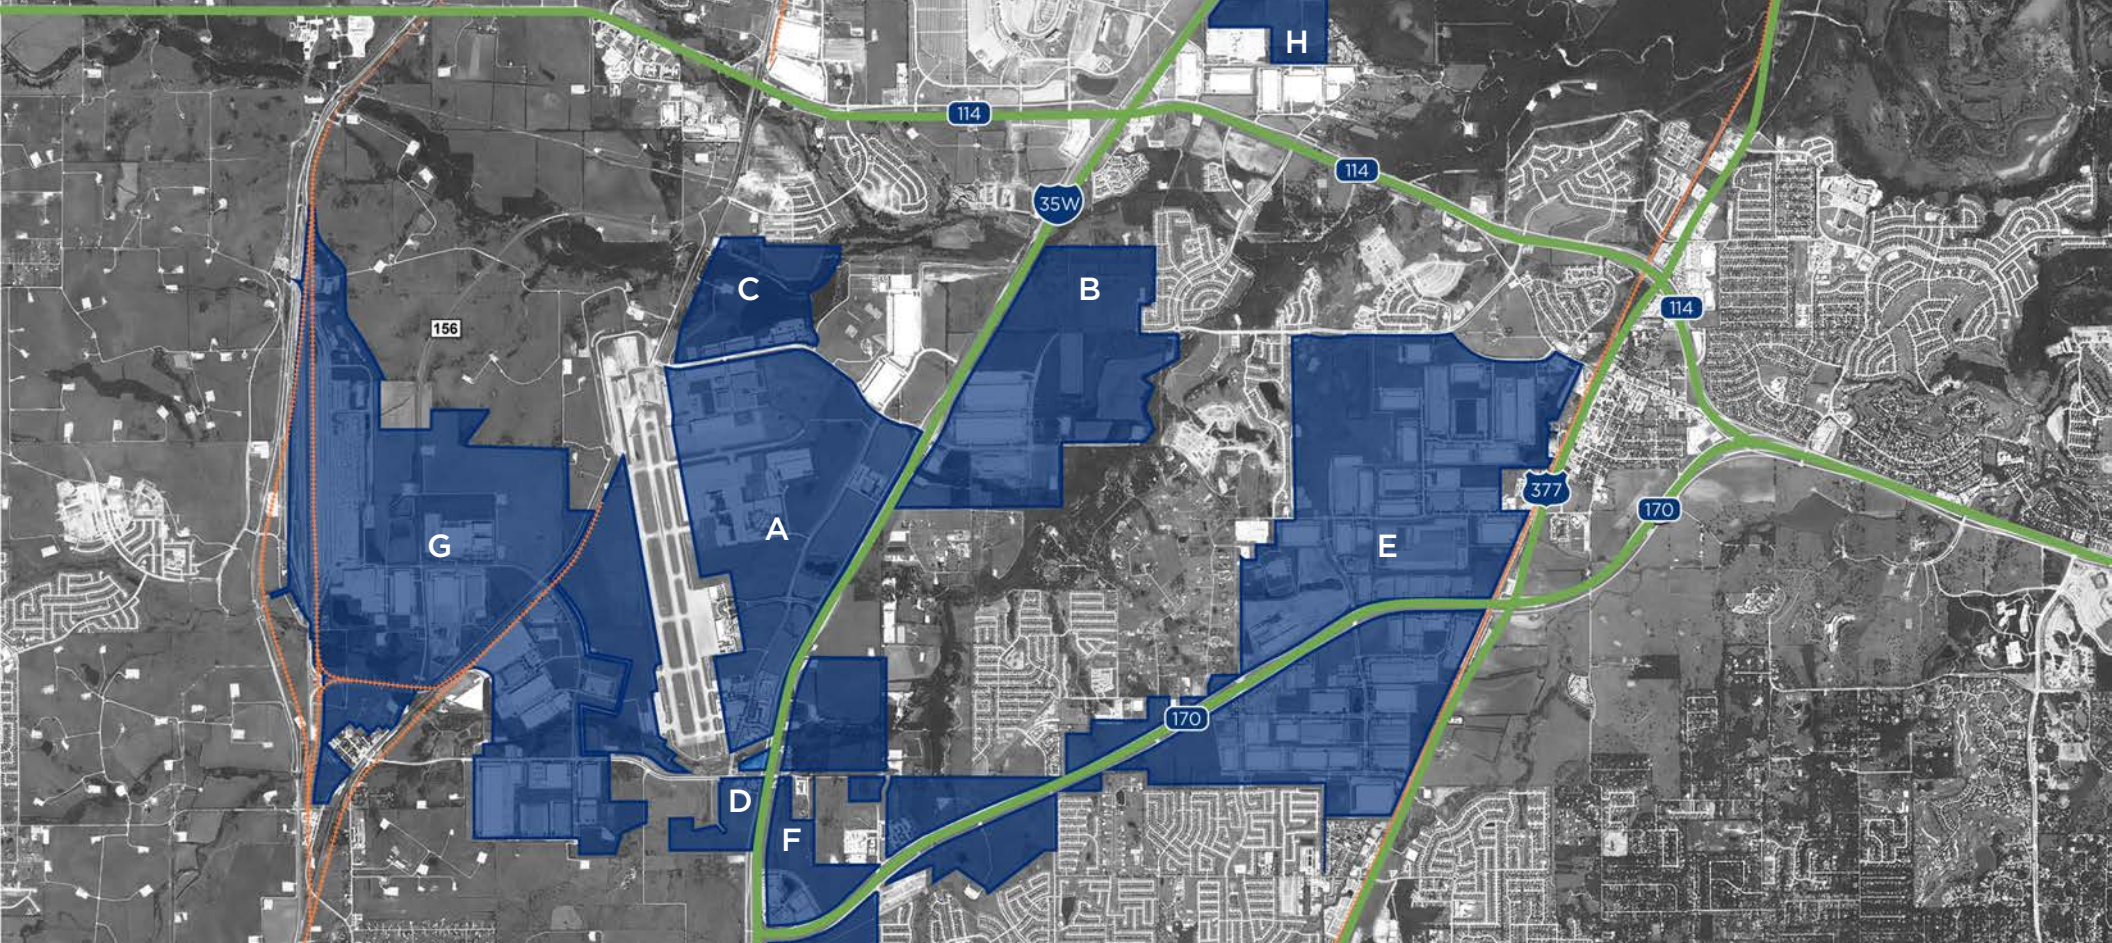

# Alliance Center

Northwest Corner of I-35W and Westport Pkwy  
Fort Worth, Texas, 76177  
Tarrant County

- ▼ 1. GDC Technics
- ▼ 2. FedEx SW Regional Sort Hub
- ▼ 3. Alliance FBO
  - Alliance Aviation Services
  - FAA / AFS Flight Programs
  - US Customs
- ▼ 4. Air Traffic Control Tower
- ▼ 5. Robinson Aircraft Interiors
- ▼ 6. Alliance Landscape Company
- ▼ 7. TCC CEATL
- ▼ 8. Aviation Operations Center
- ▼ 9. Hillwood Airways
- ▼ 10. Mercedes-Benz Financial Services
- ▼ 11. DynCorp International
- ▼ 12. Heritage Commons I  
(26,502 SF Available)
  - Tarrant County College / AUI
  - Pallas Aviation
- ▼ 13. CEVA Logistics
- ▼ 14. Galderma
- ▼ 15. Alliance Opportunity Center

15 minutes to DFW Airport and  
20 minutes to Fort Worth CBD.

- ▼ A. Alliance Center
- ▼ B. Alliance Center North
- ▼ C. Alliance Commerce Center
- ▼ D. Alliance Crossing
- ▼ E. Alliance Gateway
- ▼ F. Lone Star Crossing
- ▼ G. Alliance Westport
- ▼ H. Alliance Northport

## Alliance Center

Northwest Corner of I-35W and Westport Pkwy  
Fort Worth, Texas, 76177  
Tarrant County

AllianceTexas® is a 26,000-acre master-planned community including four distinctive developments — Alliance®, Circle T Ranch®, HarvestSM, and Alliance Town Center®. Together, they offer world-class aviation, office, industrial, retail, residential, and recreational opportunities.