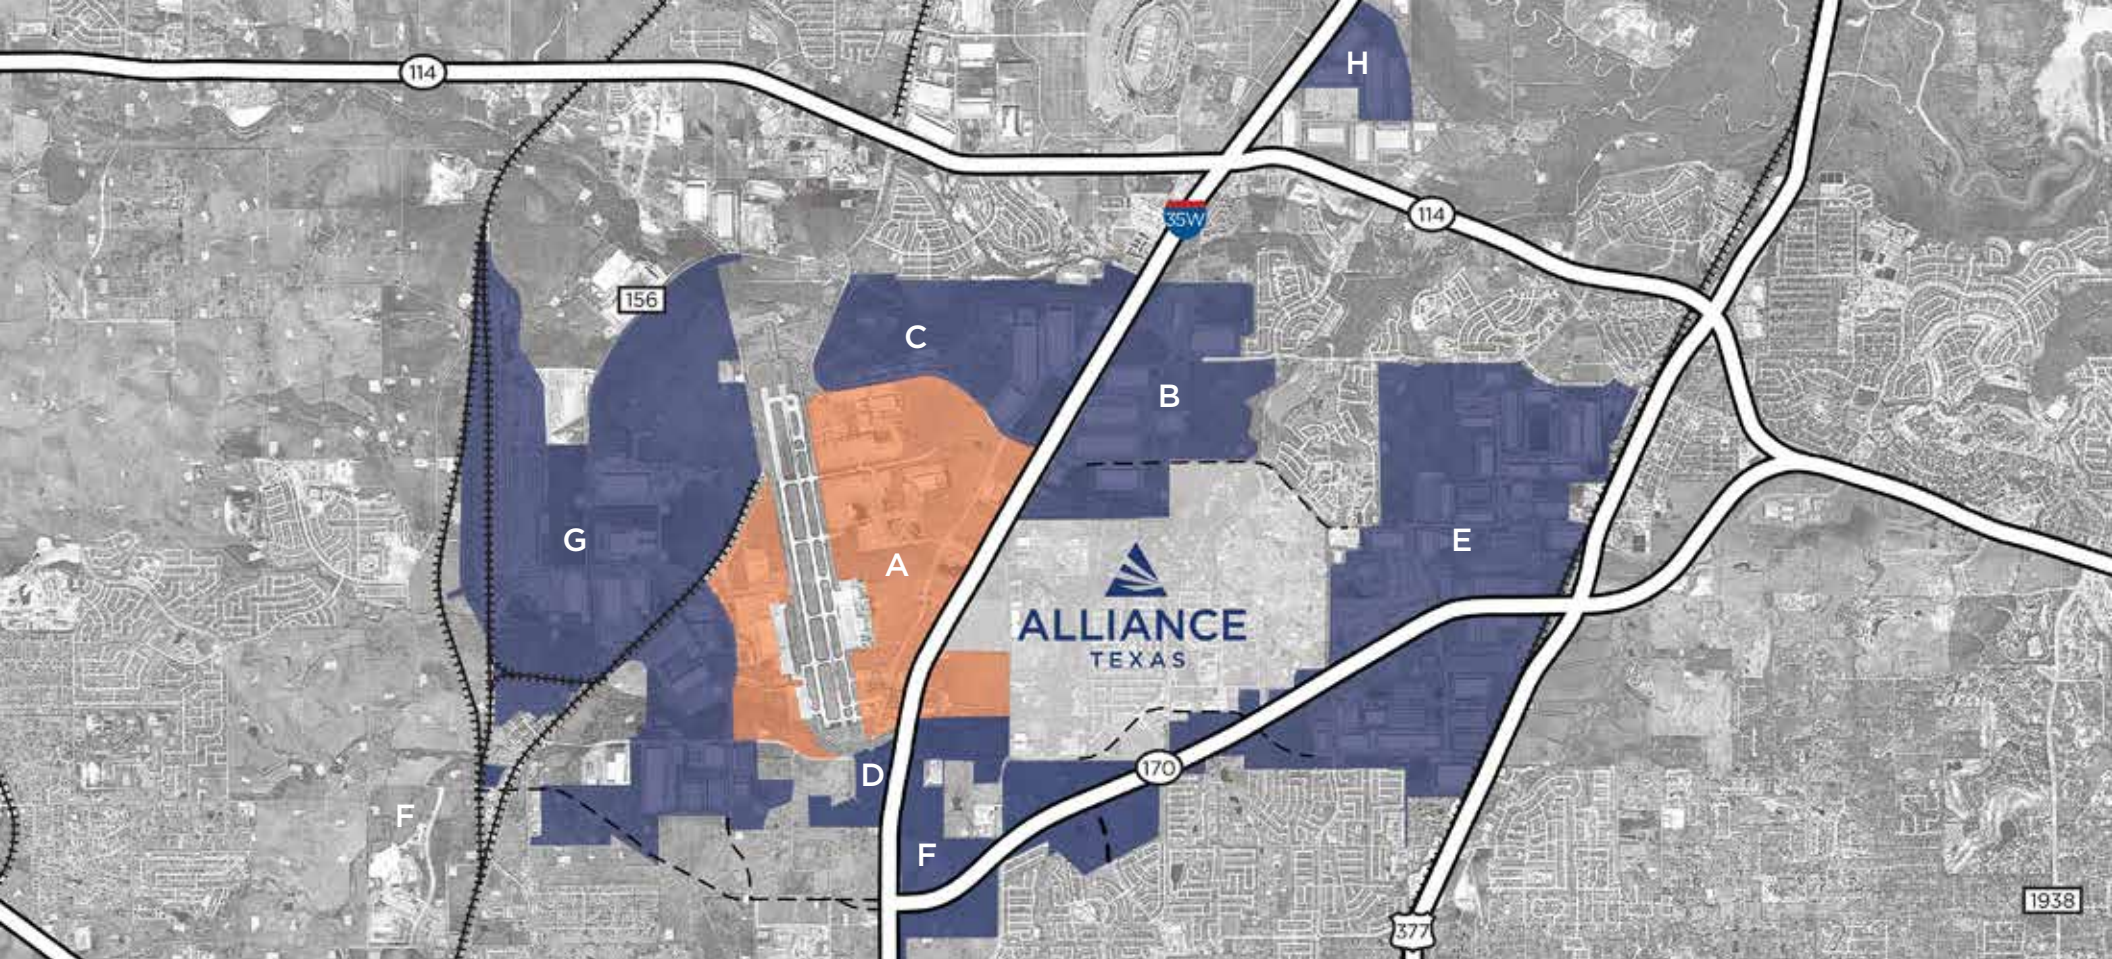

# Alliance Center

Northwest Corner of I-35W and Westport Pkwy  
Fort Worth, Texas, 76177  
Tarrant County and Denton County

- ▼ 1. GDC Technics
- ▼ 2. FedEx SW Regional Sort Hub
- ▼ 3. FedEx Ground
- ▼ 4. Alliance FBO
  - Alliance Aviation Services
  - FAA / AFS Flight Programs
  - US Customs
- ▼ 5. TU Simple
- ▼ 6. 97,074 SF Available
- ▼ 7. Alliance Landscape Company
- ▼ 8. TCC - CEATL
- ▼ 9. Aviation Operations Center
- ▼ 10. Hillwood Airways
- ▼ 11. American Specialty Health
- ▼ 12. Amentum
- ▼ 13. Galderma | Nestlé Skin Health
- ▼ 14. CEVA Logistics
- ▼ 15. ATAC
- ▼ 16. AUI Partners, LLC  
Pallas Aviation
- ▼ 17. Alliance Workforce Center
- ▼ 18. Mercedes-Benz Financial Services
- ▼ 19. Amazon Regional Air Hub
- ▼ 20. Omni Air International
- ▼ 21. Target
- ▼ 22. Gulfstream

15 minutes to DFW Airport and  
20 minutes to Fort Worth CBD.

- ▼ A. Alliance Center
- ▼ B. Alliance Center North
- ▼ C. Alliance Commerce Center
- ▼ D. Alliance Crossing
- ▼ E. Alliance Gateway
- ▼ F. Lone Star Crossing
- ▼ G. Alliance Westport
- ▼ H. Alliance Northport

## Alliance Center

Northwest Corner of I-35W and Westport Pkwy  
Fort Worth, Texas, 76177  
Tarrant County and Denton County

AllianceTexas® is a 27,000-acre master-planned community including three distinctive developments — Alliance®, Circle T Ranch®, and Alliance Town Center®. Together, they offer world-class aviation, office, industrial, retail, residential, and recreational opportunities.