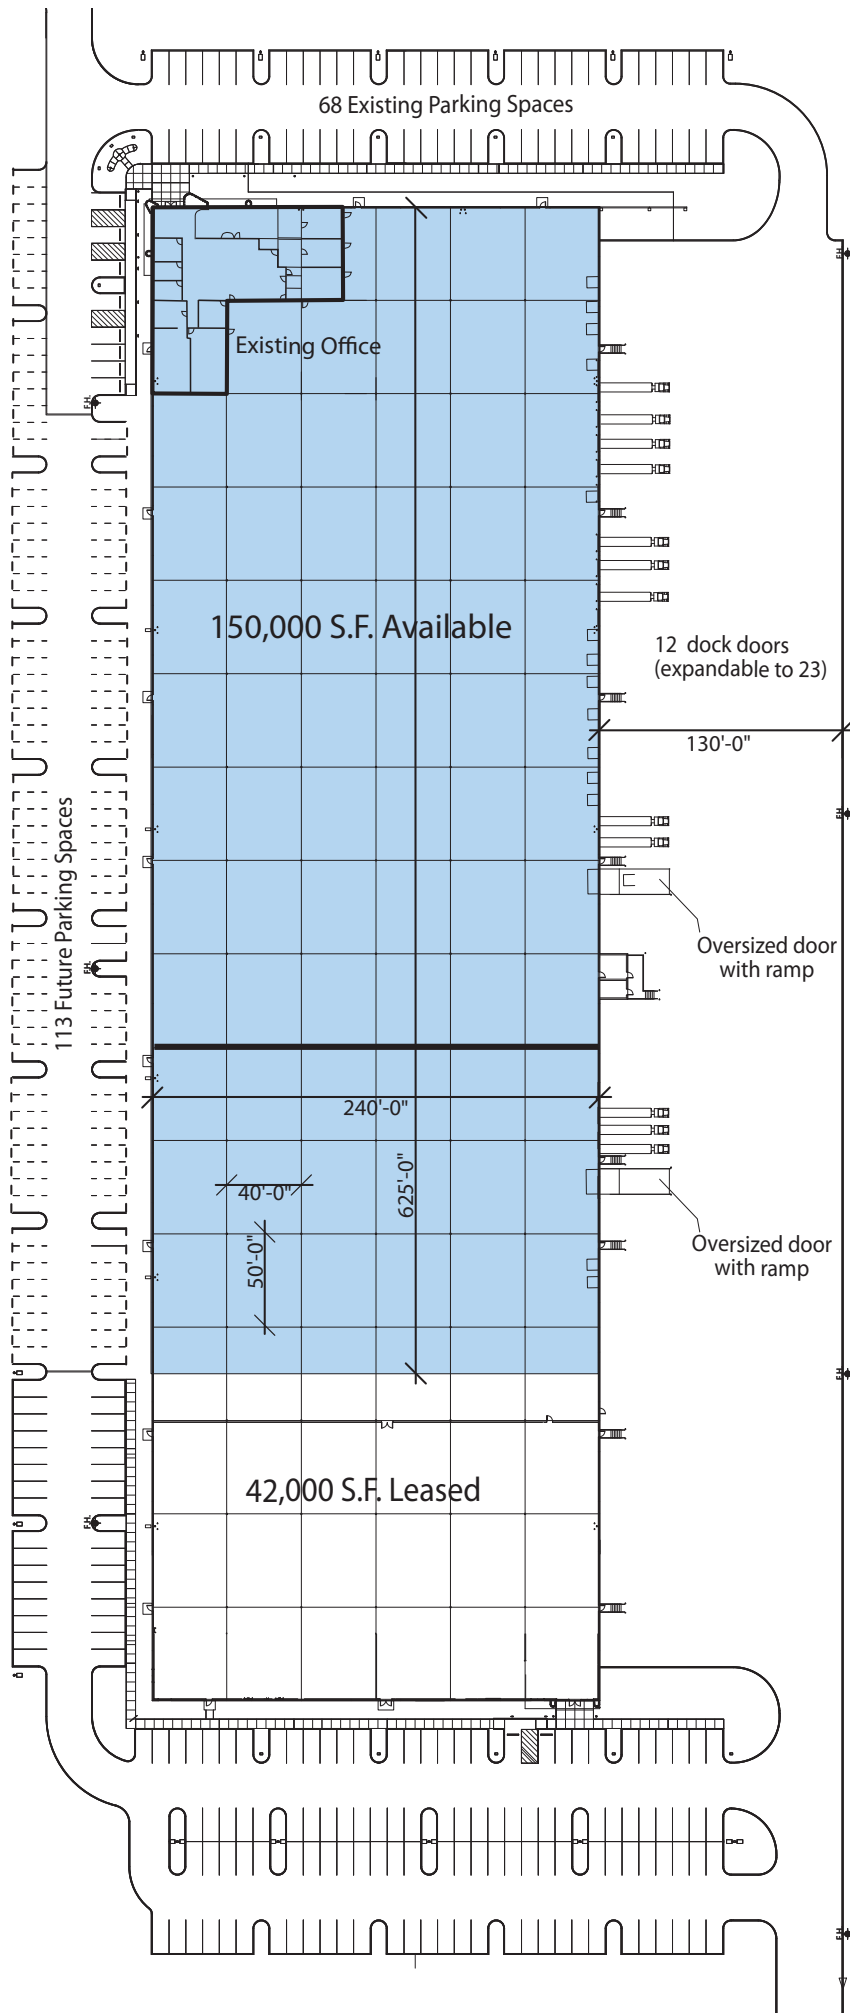

Alliance Gateway 9
5300 Alliance Gateway Fwy.
Fort Worth, TX 76177
Tarrant County